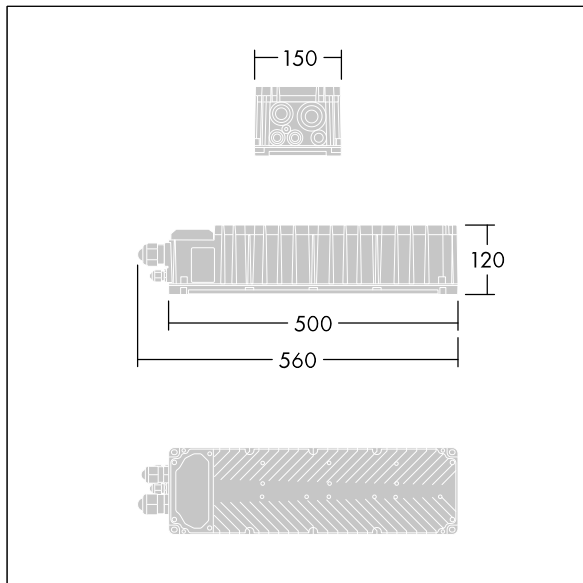

Altis Gen5

96671931 ALG5 GB 1368W 1.05A 565V 2CH DA

THORN

Altis Gen5

Class I, DALI 2 programmable gearbox, with 2 independent output channels and IP66 enclosure, for TV broadcasting applications. Suitable for dedicated 288 / 312 / 336 LED Altis floodlight, to be installed remotely up to 200m from the floodlight. Nominal input voltage: 200-440, output current 1050mA with DALI 2 configurable single-channel, IEEE 1789 flicker recommended practice compliant suitable for super slow motion camera filming, surge level 10kV for both common mode and differential.

Connection from mains via terminal blocks. Mains supply must be fused according to local safety regulations.

Weight: 5.4 kg.

TLG_ALT5_F_GB_1700.jpg

TLG_ALT5_M_GB.wmf

All values marked with an * are rated values. Unless stated otherwise, the values apply to an ambient temperature of 25°C.