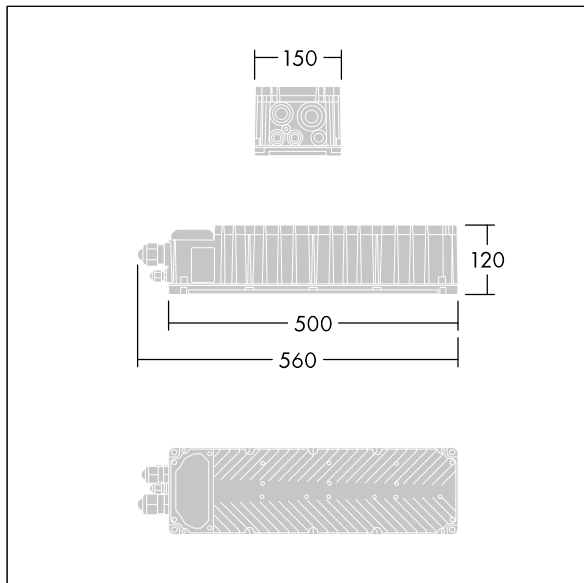

## Altis Gen5

Class I, DALI 2 programmable gearbox, with 2 independent output channels and IP66 enclosure, for TV broadcasting applications. Suitable for dedicated 288 / 312 / 336 LED Altis floodlight, to be installed remotely up to 200m from the floodlight. Nominal input voltage: 200-440, output current 700mA with DALI 2 configurable single-channel, IEEE 1789 flicker recommended practice compliant suitable for super slow motion camera filming, surge level 10kV for both common mode and differential.

Connection from mains via terminal blocks. Mains supply must be fused according to local safety regulations.

Weight: 5.4 kg.

TLG\_ALT5\_F\_GB\_1700.jpg

TLG\_ALT5\_M\_GB.wmf