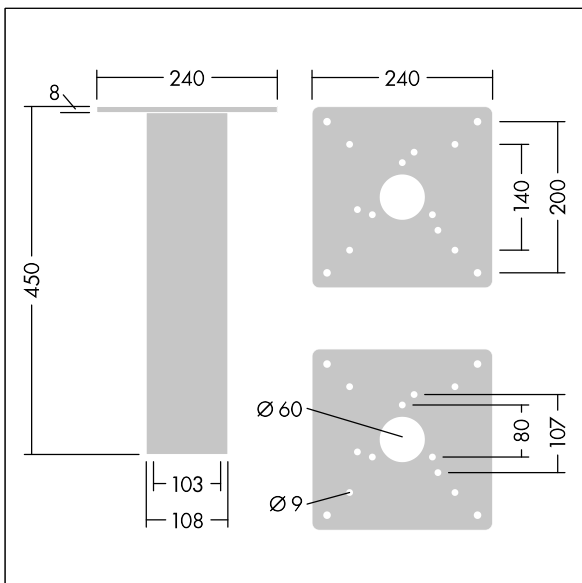

Raze Bollard

96635554 MGR BASE RAZE/DCO/THOR/CANDLE BOL

Raze Bollard

Ground base adaptor for root mounting bollards with flange plate. Bolts not supplied.

TLG_ACCS_F_MRGBASE.jpg

TLG_BOLL_M_BASE.wmf