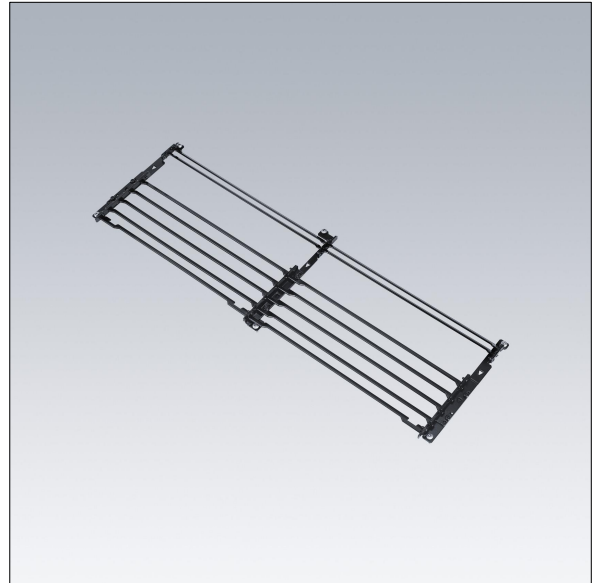

96671492 ALTIS G4G5 1 BRICK LOUVRE A4

Louvre kit for 1 Altis LED module with Asymmetric 40° light distribution. Can be installed before or after installation on site. Finished black (close to RAL9005).

Design advice can be obtained from your local representative.

TLG_ALT5_F_LVA.jpg