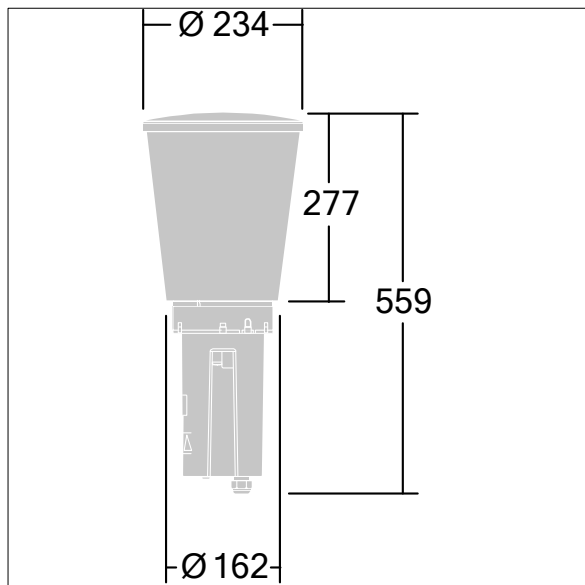

Candle

96679083 CN 18L25 730 RSC CL1 W3 ANT

Candle

Slim lighting column with 18 LEDs driven at 250mA with Radial symmetrical comfort light distribution. Fixed output LED driver. Class I electrical, IP66, IK10. Base: die-cast aluminium (EN AC-44300). Finish: powder coated aluminium, texturized anthracite (close to RAL7043). Diffuser: UV stabilised clear polycarbonate. Pre-wired with 3m cable. Column to be ordered separately. Complete with 3000K LED.

Dimensions: Ø234 x 559 mm

Luminaire input power: 15 W

Weight: 4.89 kg

Scx: 0.06 m²

Luminaire efficacy: 104 lm/W

TLG_CNDL_F_2.jpg

TLG_CNDL_M_HEAD.wmf

This product contains a light source of energy efficiency class D.