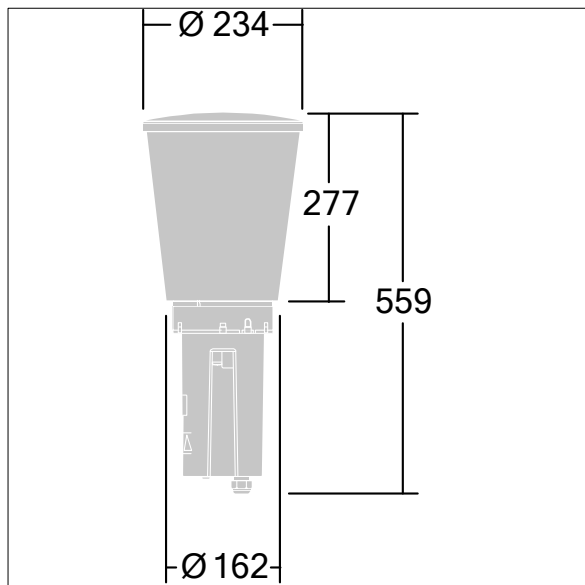

Candle

96679083 CN 18L25 730 RSC CL1 W3 ANT

Candle

Slim lighting column with 18 LEDs driven at 250mA with Radial symmetrical comfort light distribution. Fixed output LED driver. Class I electrical, IP66, IK10. Base: die-cast aluminium (EN AC-44300). Finish: powder coated aluminium, texturized anthracite (close to RAL7043). Diffuser: UV stabilised clear polycarbonate. Pre-wired with 3m cable. Column to be ordered separately. Complete with 3000K LED.

Dimensions: Ø234 x 559 mm

Luminaire input power: 15 W

Weight: 4.89 kg

Scx: 0.06 m²

Luminaire efficacy: 104 lm/W

TLG_CNDL_F_2.jpg

TLG_CNDL_M_HEAD.wmf

This product contains a light source of energy efficiency class D.

Candle

96679083 CN 18L25 730 RSC CL1 W3 ANT

THORN