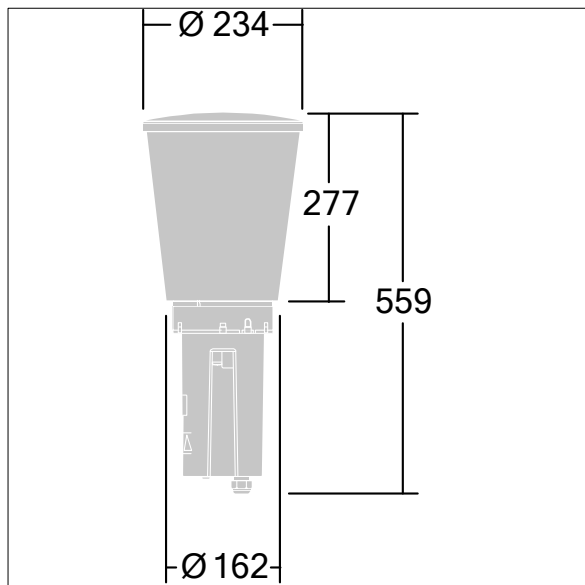

Candle

96679084 CN 18L50 730 RSC CL1 W3 ANT

Candle

Slim lighting column with 18 LEDs driven at 500mA with Radial symmetrical comfort light distribution. Fixed output LED driver. Class I electrical, IP66, IK10. Base: die-cast aluminium (EN AC-44300). Finish: powder coated aluminium, texturized anthracite (close to RAL7043). Diffuser: UV stabilised clear polycarbonate. Pre-wired with 3m cable. Column to be ordered separately. Complete with 3000K LED.

Dimensions: Ø234 x 559 mm

Luminaire input power: 28 W

Weight: 4.89 kg

Scx: 0.06 m²

Luminaire efficacy: 104 lm/W

TLG_CNDL_F_2.jpg

TLG_CNDL_M_HEAD.wmf

This product contains a light source of energy efficiency class D.