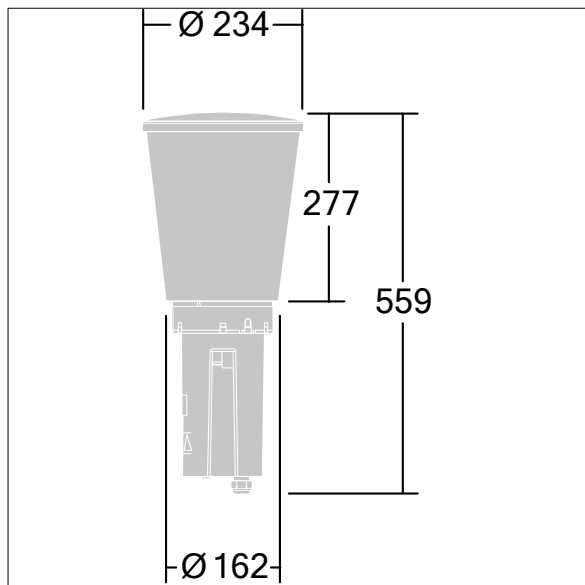

Candle

96679084 CN 18L50 730 RSC CL1 W3 ANT

Candle

Slim lighting column with 18 LEDs driven at 500mA with Radial symmetrical comfort light distribution. Fixed output LED driver. Class I electrical, IP66, IK10. Base: die-cast aluminium (EN AC-44300). Finish: powder coated aluminium, texturized anthracite (close to RAL7043). Diffuser: UV stabilised clear polycarbonate. Pre-wired with 3m cable. Column to be ordered separately. Complete with 3000K LED.

Dimensions: Ø234 x 559 mm

Luminaire input power: 28 W

Weight: 4.89 kg

Scx: 0.06 m²

Luminaire efficacy: 104 lm/W

TLG_CNDL_F_2.jpg

TLG_CNDL_M_HEAD.wmf

This product contains a light source of energy efficiency class D.

Candle

96679084 CN 18L50 730 RSC CL1 W3 ANT

THORN