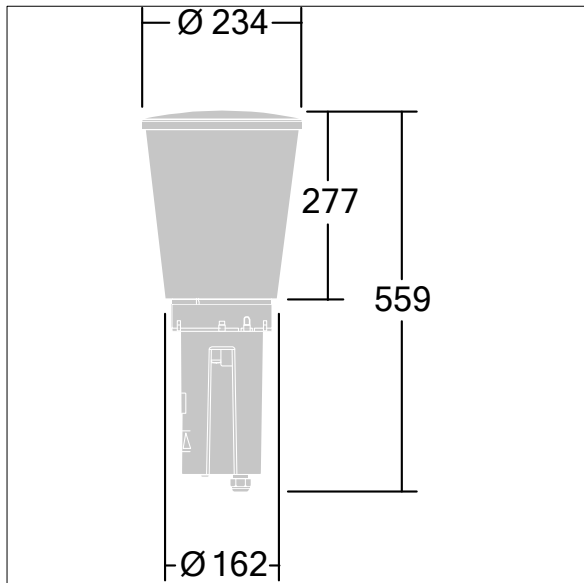

Candle

96679086 CN 18L105 730 RSC CL1 W3 ANT

Candle

Slim lighting column with 18 LEDs driven at 1050mA with Radial symmetrical comfort light distribution. Fixed output LED driver. Class I electrical, IP66, IK10. Base: die-cast aluminium (EN AC-44300). Finish: powder coated aluminium, texturized anthracite (close to RAL7043). Diffuser: UV stabilised clear polycarbonate. Pre-wired with 3m cable. Column to be ordered separately. Complete with 3000K LED.

Dimensions: Ø234 x 559 mm
 Luminaire input power: 59.2 W
 Weight: 4.89 kg
 Scx: 0.06 m²
 Luminaire efficacy: 100 lm/W

TLG_CNDL_F_2.jpg

TLG_CNDL_M_HEAD.wmf

This product contains a light source of energy efficiency class D.