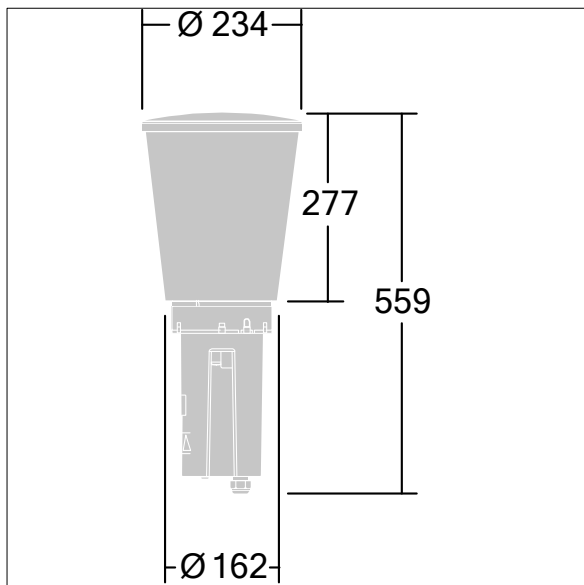

## Candle

96679086 CN 18L105 730 RSC CL1 W3 ANT

### Candle

Slim lighting column with 18 LEDs driven at 1050mA with Radial symmetrical comfort light distribution. Fixed output LED driver. Class I electrical, IP66, IK10. Base: die-cast aluminium (EN AC-44300). Finish: powder coated aluminium, texturized anthracite (close to RAL7043). Diffuser: UV stabilised clear polycarbonate. Pre-wired with 3m cable. Column to be ordered separately. Complete with 3000K LED.

Dimensions: Ø234 x 559 mm  
 Luminaire input power: 59.2 W  
 Weight: 4.89 kg  
 Scx: 0.06 m<sup>2</sup>  
 Luminaire efficacy: 100 lm/W

TLG\_CNDL\_F\_2.jpg

TLG\_CNDL\_M\_HEAD.wmf

This product contains a light source of energy efficiency class D.

# Candle

96679086 CN 18L105 730 RSC CL1 W3 ANT

THORN