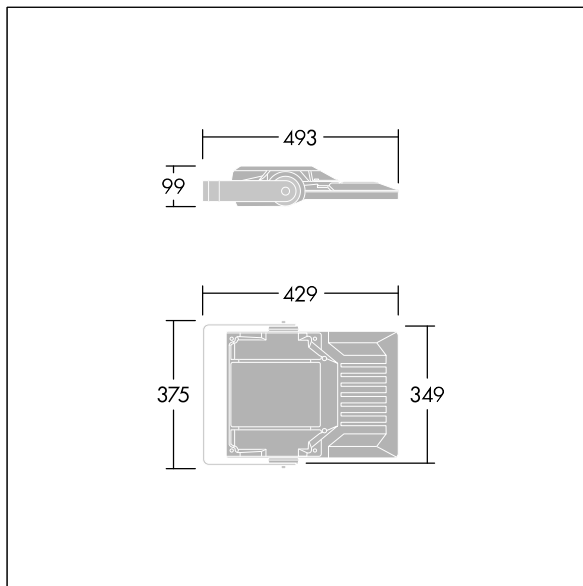

TLG_AFP2_M_S.wmf

This product contains a light source of energy efficiency class D.

All values marked with an * are rated values. Thorn uses tried and tested components from leading suppliers, however there may be isolated instances of technology-related failures of individual LEDs during the rated product lifetime. International standards set the tolerance in initial flux and connected load at $\pm 10\%$. Unless stated otherwise, the values apply to an ambient temperature of 25°C.

Thorn Lighting is constantly developing and improving its products. The right is reserved to change specifications without prior notification or public announcement.
© Thorn Lighting