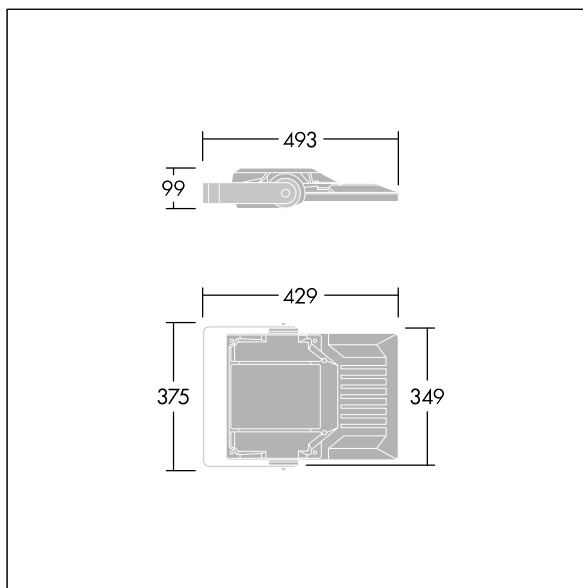

TLG_AFP2_M_S.wmf

This product contains a light source of energy efficiency class E.