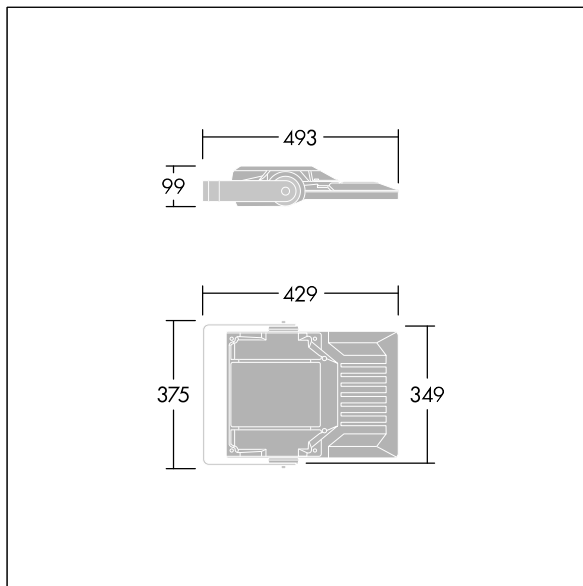

TLG_AFP2_M_S.wmf

This product contains light sources of energy efficiency classes D, E.