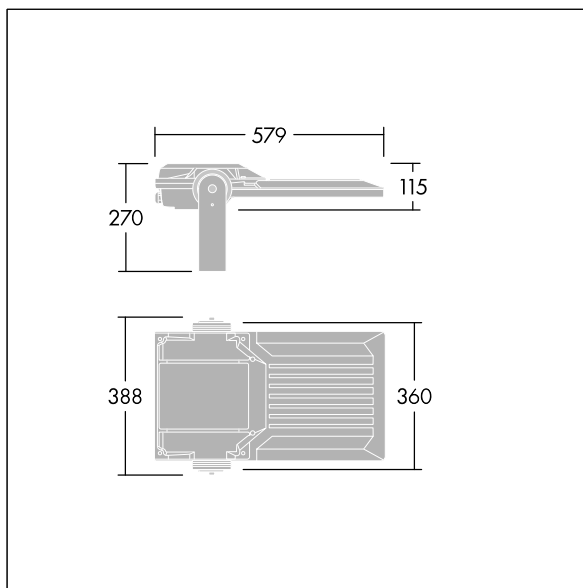

Areaflood Pro 2

96635883 AFP2 M 72L70-740 A4 CL2 GY

THORN

Areaflood Pro 2

A compact, lightweight, general purpose LED area floodlight. With medium body. LED converter driving 72 LEDs at 700mA with Asymmetrical 40° light distribution. IP66, IK08, Class II electrical. Body: die-cast aluminium (EN AC-44300), Light grey 150 sanded textured (close to RAL9006).. Enclosure: 4mm thick toughened glass. Reversible mounting stirrup supplied, optional spigot adaptors available separately for post top mounting. Complete with 4000K LED.

Integrated 6kV surge protection included as standard, with higher 10kV protection when selected (designated by 'SP' in the description).

Dimensions: 579 x 360 x 115 mm
Luminaire input power: 151 W
Luminaire luminous flux: 24085 lm
Luminaire efficacy: 160 lm/W
weight: 9.77 kg
Scx: 0.06 m²

TLG_AFP2_F_M_1.jpg

TLG_AFP2_M_M.wmf

This product contains a light source of energy efficiency class E.

All values marked with an * are rated values. Thorn uses tried and tested components from leading suppliers, however there may be isolated instances of technology-related failures of individual LEDs during the rated product lifetime. International standards set the tolerance in initial flux and connected load at $\pm 10\%$. Unless stated otherwise, the values apply to an ambient temperature of 25°C.