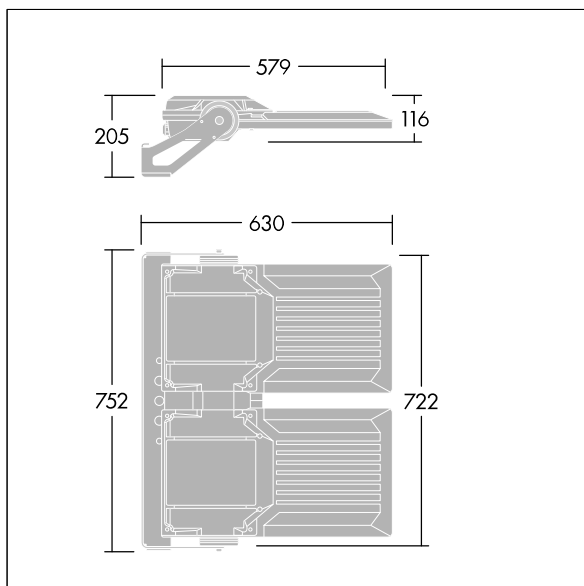

TLG_AFP2_M_2M.wmf

This product contains light sources of energy efficiency classes D, E.