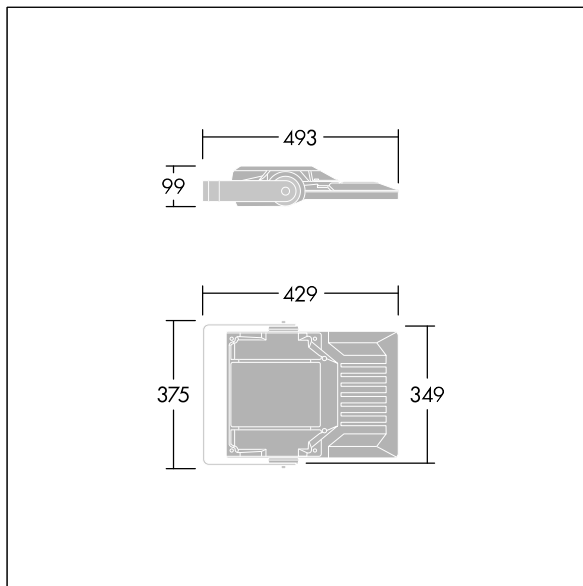

TLG_AFP2_M_S.wmf

This product contains a light source of energy efficiency class E.