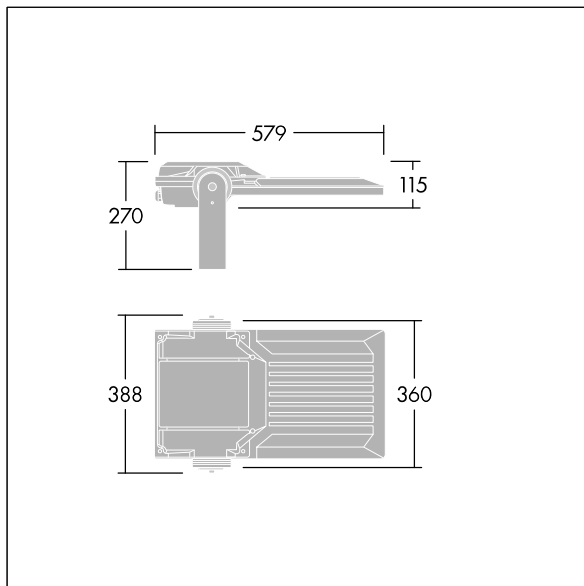

Areaflood Pro 2

96635913 AFP2 M 72L70-740 A4 CL1 GY

THORN

Areaflood Pro 2

A compact, lightweight, general purpose LED area floodlight. With medium body. LED converter driving 72 LEDs at 700mA with Asymmetrical 40° light distribution. IP66, IK08, Class I electrical. Body: die-cast aluminium (EN AC-44300), Light grey 150 sanded textured (close to RAL9006).. Enclosure: 4mm thick toughened glass. Reversible mounting stirrup supplied, optional spigot adaptors available separately for post top mounting. Complete with 4000K LED.

Integrated 6kV surge protection included as standard, with higher 10kV protection when selected (designated by 'SP' in the description).

Dimensions: 579 x 360 x 115 mm
Luminaire input power: 151 W
Luminaire luminous flux: 24085 lm
Luminaire efficacy: 160 lm/W
weight: 9.77 kg
Scx: 0.06 m²

TLG_AFP2_F_M_1.jpg

TLG_AFP2_M_M.wmf

This product contains a light source of energy efficiency class E.

All values marked with an * are rated values. Thorn uses tried and tested components from leading suppliers, however there may be isolated instances of technology-related failures of individual LEDs during the rated product lifetime. International standards set the tolerance in initial flux and connected load at $\pm 10\%$. Unless stated otherwise, the values apply to an ambient temperature of 25°C.