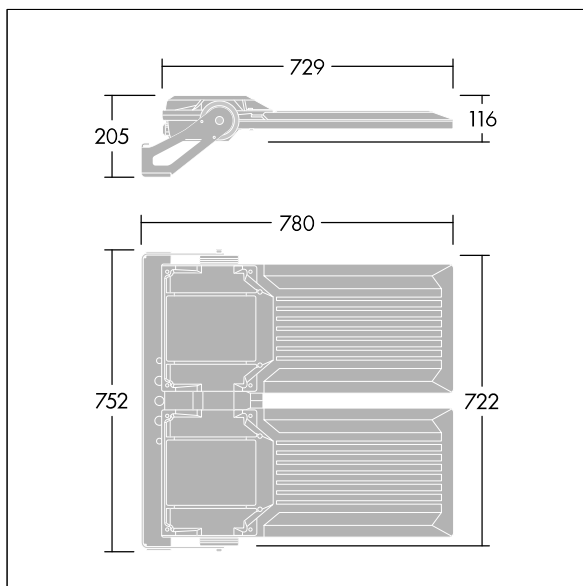

TLG_AFP2_M_2L.wmf

This product contains a light source of energy efficiency class E.