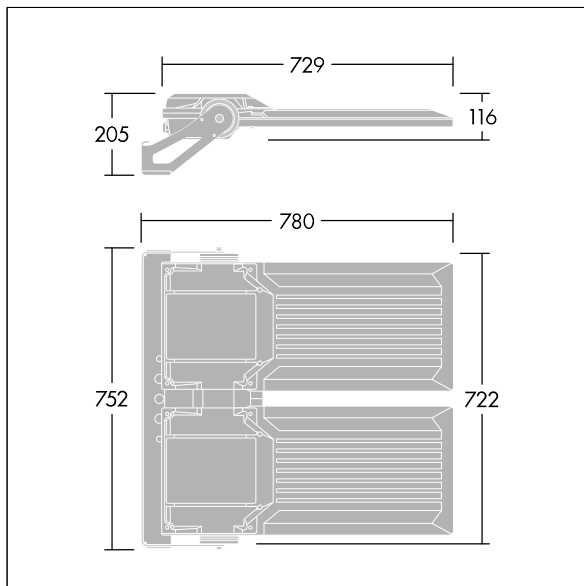

TLG_AFP2_M_2L.wmf

This product contains a light source of energy efficiency class E.