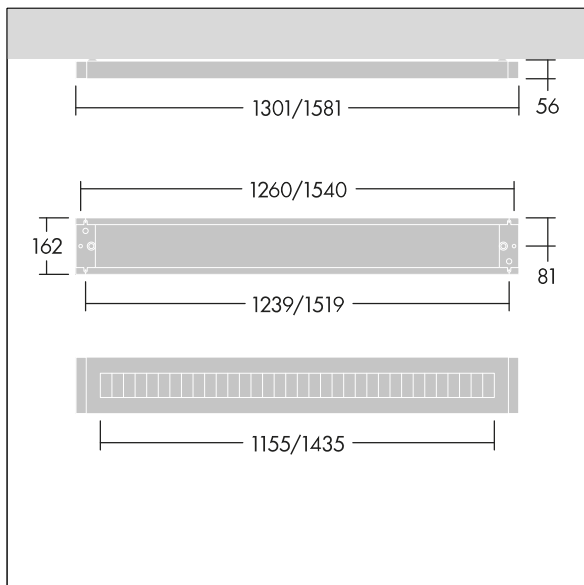

TLG_PNC3_M_LV_RESD.wmf

This product contains light sources of energy efficiency class C.