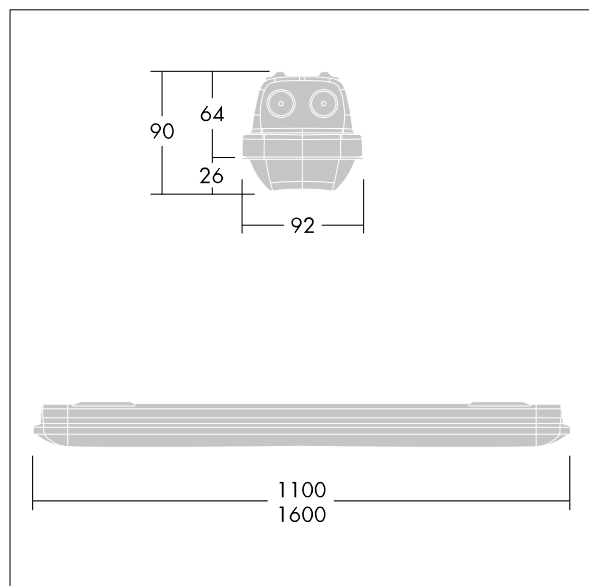

TLG_AQUP_M_LD1.wmf

This product contains a light source of energy efficiency class D.

All values marked with an * are rated values. Thorn uses tried and tested components from leading suppliers, however there may be isolated instances of technology-related failures of individual LEDs during the rated product lifetime. International standards set the tolerance in initial flux and connected load at $\pm 10\%$. Unless stated otherwise, the values apply to an ambient temperature of 25°C.

Thorn Lighting is constantly developing and improving its products. The right is reserved to change specifications without prior notification or public announcement.
© Thorn Lighting