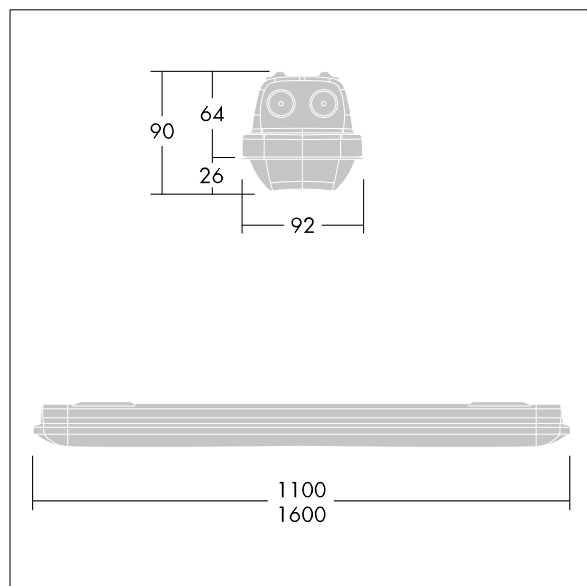

TLG_AQUP_M_LD1.wmf

This product contains a light source of energy efficiency class D.

All values marked with an * are rated values. Thorn uses tried and tested components from leading suppliers, however there may be isolated instances of technology-related failures of individual LEDs during the rated product lifetime. International standards set the tolerance in initial flux and connected load at $\pm 10\%$. Unless stated otherwise, the values apply to an ambient temperature of 25°C.

Thorn Lighting is constantly developing and improving its products. The right is reserved to change specifications without prior notification or public announcement.
© Thorn Lighting