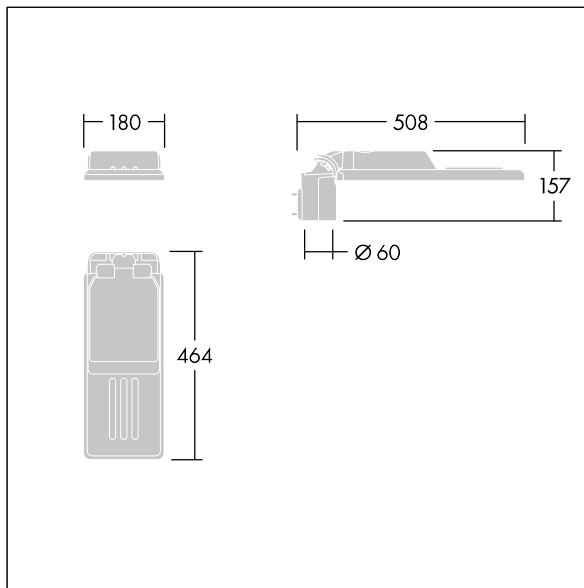

96636129 IS XS 12L25-730 NR CL1 WS0.3 M60 GY-S

Isaro

A discrete and flexible road and street lantern with durable high performance. Programmable LED driver, set for fixed output, driving 12 LEDs at 250mA. Body: extra small size, die-cast aluminium (EN AC-44300), powder coated textured Light grey textured (150) - partly painted. Shaft: Light grey textured (150) - partly painted. Cover: Extra White glass. Fixings: stainless steel with anti-galvanic treatment. narrow road optic, with Colour Rendering Index min.: 70, Correlated colour temperature*: 3000 Kelvin LEDs supplied. Class I electrical, Impact strength: IK08, IP66, Ta max.: 50°C. Supplied with Ø60mm spigot adaptor which can be fitted for post-top (0°/5°/10° tilt) or side-entry (-20°/-15°/-10°/-5°/0° tilt). Pre-wired with 0.3m, 1.5mm² H07RN-F cable.

Dimensions: 508 x 180 x 157 mm

Luminaire input power: 10.3 W

Luminaire luminous flux: 1426 lm

Luminaire efficacy: 138 lm/W

Weight: 3.1 kg

Scx: 0.028 m²

TLG_ISLC_F_XS_ZU_SR.jpg

TLG_ISLC_M_XSMTP60.wmf