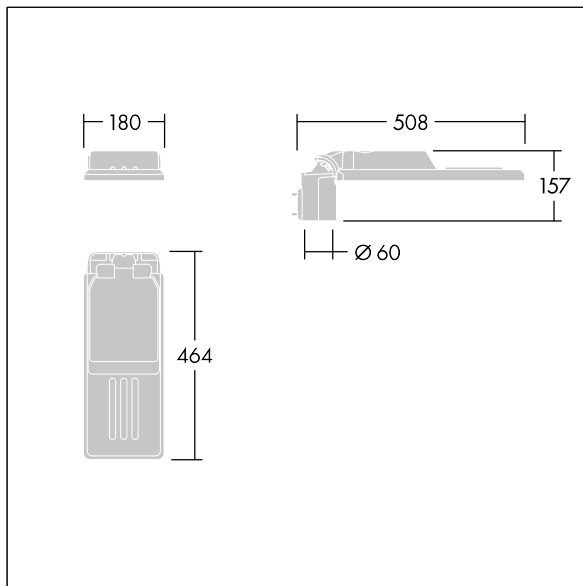

96636147 IS XS 12L25-730 NR CL2 WS0.3 M60 GY-S

Isaro

A discrete and flexible road and street lantern with durable high performance. Programmable LED driver, set for fixed output, driving 12 LEDs at 250mA. Body: extra small size, die-cast aluminium (EN AC-44300), powder coated textured Light grey textured (150) - partly painted. Shaft: Light grey textured (150) - partly painted. Cover: Extra White glass. Fixings: stainless steel with anti-galvanic treatment. narrow road optic, with Colour Rendering Index min.: 70, Correlated colour temperature*: 3000 Kelvin LEDs supplied. Class II electrical, Impact strength: IK08, IP66, Ta max.: 50°C. Supplied with Ø60mm spigot adaptor which can be fitted for post-top (0°/5°/10° tilt) or side-entry (-20°/-15°/-10°/-5°/0° tilt). Pre-wired with 0.3m, 1.5mm² H07RN-F cable.

Dimensions: 508 x 180 x 157 mm

Luminaire input power: 10.3 W

Luminaire luminous flux: 1426 lm

Luminaire efficacy: 138 lm/W

Weight: 3.07 kg

Scx: 0.028 m²

TLG_ISLC_F_XS_ZU_SR.jpg

TLG_ISLC_M_XSMTP60.wmf