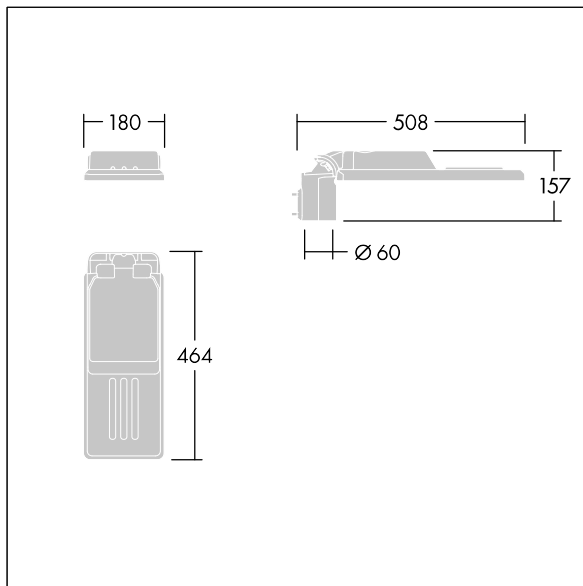

Isaro

A discrete and flexible road and street lantern with durable high performance. Programmable LED driver, set for fixed output, driving 12 LEDs at 500mA. Body: extra small size, die-cast aluminium (EN AC-44300), powder coated textured Light grey textured (150) - partly painted. Shaft: Light grey textured (150) - partly painted. Cover: Extra White glass. Fixings: stainless steel with anti-galvanic treatment. narrow road optic, with Colour Rendering Index min.: 70, Correlated colour temperature*: 3000 Kelvin LEDs supplied. Class II electrical, Impact strength: IK08, IP66, Ta max.: 50°C. Supplied with Ø60mm spigot adaptor which can be fitted for post-top (0°/5°/10° tilt) or side-entry (-20°/-15°/-10°/-5°/0° tilt). Pre-wired with 0.3m, 1.5mm² H07RN-F cable.

Dimensions: 508 x 180 x 157 mm

Luminaire input power: 19 W

Luminaire luminous flux: 2667 lm

Luminaire efficacy: 140 lm/W

Weight: 3.13 kg

Scx: 0.028 m²

TLG_ISLC_F_XS_ZU_SR.jpg

TLG_ISLC_M_XSMTP60.wmf

This product contains a light source of energy efficiency class D.

Isaro

96636149 IS XS 12L50-730 NR CL2 WS0.3 M60 GY-S

THORN