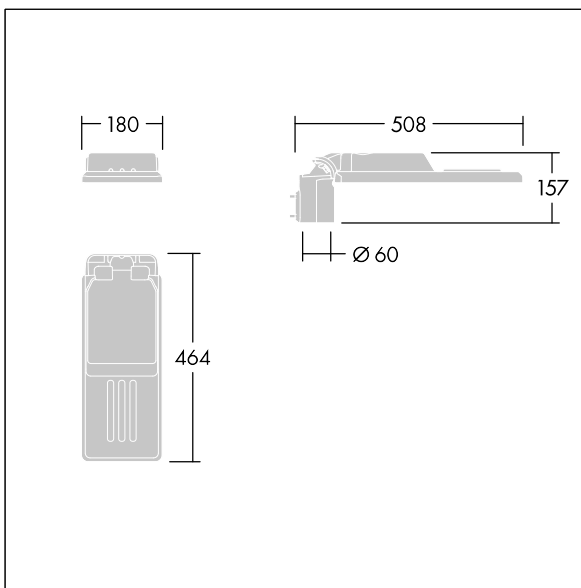

96636151 IS XS 12L85-730 NR CL2 WS0.3 M60 GY-S

Isaro

A discrete and flexible road and street lantern with durable high performance. Programmable LED driver, set for fixed output, driving 12 LEDs at 850mA. Body: extra small size, die-cast aluminium (EN AC-44300), powder coated textured Light grey textured (150) - partly painted. Shaft: Light grey textured (150) - partly painted/unpainted. Cover: Extra White glass. Fixings: stainless steel with anti-galvanic treatment. narrow road optic, with Colour Rendering Index min.: 70, Correlated colour temperature*: 3000 Kelvin LEDs supplied. Class II electrical, Impact strength: IK08, IP66, Ta max.: 45°C. Supplied with Ø60mm spigot adaptor which can be fitted for post-top (0°/5°/10° tilt) or side-entry (-20°/-15°/-10°/-5°/0° tilt). Pre-wired with 0.3m, 1.5mm² H07RN-F cable.

Dimensions: 508 x 180 x 157 mm
 Luminaire input power: 32.6 W
 Luminaire luminous flux: 4232 lm
 Luminaire efficacy: 130 lm/W
 Weight: 3.13 kg
 Scx: 0.028 m²

TLG_ISLC_F_XS_ZU_SR.jpg

TLG_ISLC_M_XSMTP60.wmf