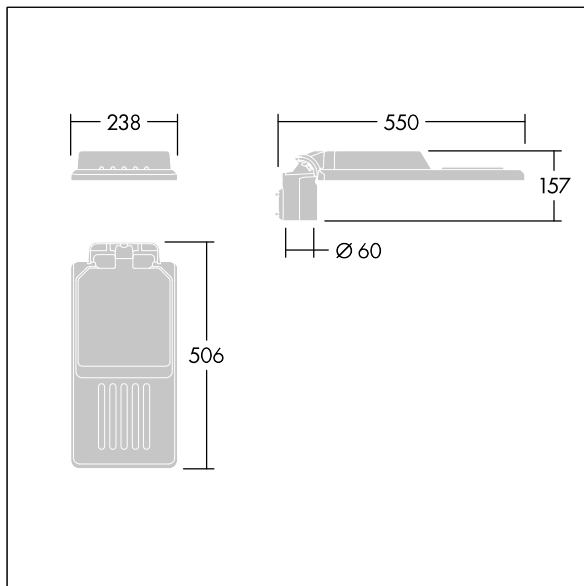

### Isaro

A discrete and flexible road and street lantern with durable high performance. Programmable LED driver, set for fixed output, driving 24 LEDs at 700mA. Body: small size, die-cast aluminium (EN AC-44300), powder coated textured Light grey textured (150) - partly painted. Shaft: Light grey textured (150) - partly painted/unpainted. Cover: Extra White glass. Fixings: stainless steel with anti-galvanic treatment. narrow road optic, with Colour Rendering Index min.: 70, Correlated colour temperature\*: 3000 Kelvin LEDs supplied. Class II electrical, Impact strength: IK08, IP66, Ta max.: 45°C. Supplied with Ø60mm spigot adaptor which can be fitted for post-top (0°/5°/10° tilt) or side-entry (-20°/-15°/-10°/-5°/0° tilt). Pre-wired with 0.3m, 1.5mm<sup>2</sup> H07RN-F cable.

Dimensions: 550 x 238 x 157 mm

Luminaire input power: 51.5 W

Luminaire luminous flux: 7411 lm

Luminaire efficacy: 144 lm/W

Weight: 4 kg

Scx: 0.041 m<sup>2</sup>

TLG\_ISLC\_F\_S\_ZU\_SR.jpg

TLG\_ISLC\_M\_SMTp60.wmf