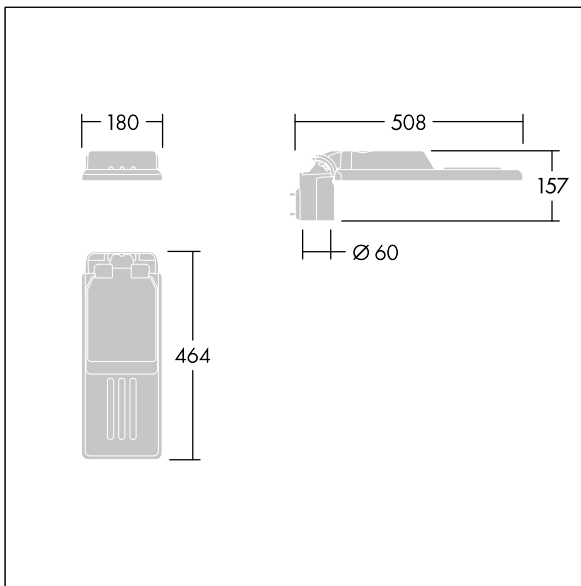

96636336 IS XS 24L25-730 NR CL2 WS0.3 M60 GY-S

## Isaro

A discrete and flexible road and street lantern with durable high performance. Programmable LED driver, set for fixed output, driving 24 LEDs at 250mA. Body: extra small size, die-cast aluminium (EN AC-44300), powder coated textured Light grey textured (150) - partly painted. Shaft: Light grey textured (150) - partly painted. Cover: Extra White glass. Fixings: stainless steel with anti-galvanic treatment. narrow road optic, with Colour Rendering Index min.: 70, Correlated colour temperature\*: 3000 Kelvin LEDs supplied. Class II electrical, Impact strength: IK08, IP66, Ta max.: °C. Supplied with Ø60mm spigot adaptor which can be fitted for post-top (0°/5°/10° tilt) or side-entry (-20°/-15°/-10°/-5°/0° tilt). Pre-wired with 0.3m, 1.5mm<sup>2</sup> H07RN-F cable.

Dimensions: 508 x 180 x 157 mm  
 Luminaire input power: 18.9 W  
 Luminaire luminous flux: 2824 lm  
 Luminaire efficacy: 149 lm/W  
 Weight: 3.27 kg  
 Scx: 0.028 m<sup>2</sup>

TLG\_ISLC\_F\_XS\_ZU\_SR.jpg