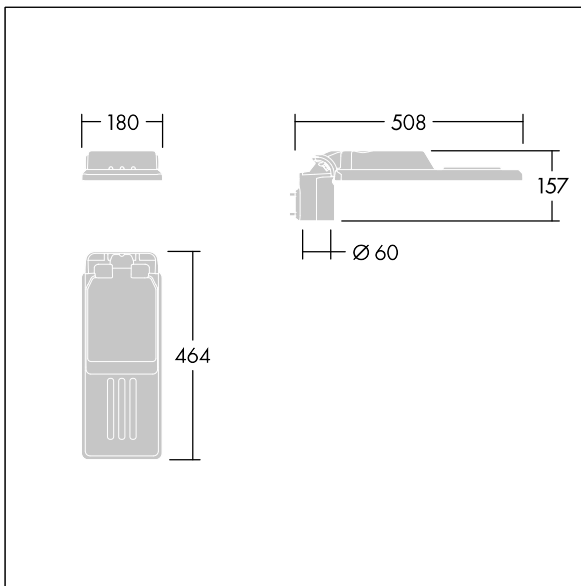

## Isaro

A discrete and flexible road and street lantern with durable high performance. Programmable LED driver, set for fixed output, driving 24 LEDs at 500mA. Body: extra small size, die-cast aluminium (EN AC-44300), powder coated textured Light grey textured (150) - partly painted. Shaft: Light grey textured (150) - partly painted. Cover: Extra White glass. Fixings: stainless steel with anti-galvanic treatment. narrow road optic, with Colour Rendering Index min.: 70, Correlated colour temperature\*: 3000 Kelvin LEDs supplied. Class II electrical, Impact strength: IK08, IP66, Ta max.: °C. Supplied with Ø60mm spigot adaptor which can be fitted for post-top (0°/5°/10° tilt) or side-entry (-20°/-15°/-10°/-5°/0° tilt). Pre-wired with 0.3m, 1.5mm<sup>2</sup> H07RN-F cable.

Dimensions: 508 x 180 x 157 mm

Luminaire input power: 36.3 W

Luminaire luminous flux: 5250 lm

Luminaire efficacy: 145 lm/W

Weight: 3.27 kg

Scx: 0.028 m<sup>2</sup>

TLG\_ISLC\_F\_XS\_ZU\_SR.jpg

TLG\_ISLC\_M\_XSMT60.wmf

This product contains a light source of energy efficiency class D.

**Isaro**

**96636338 IS XS 24L50-730 NR CL2 WS0.3 M60 GY-S**

**THORN**