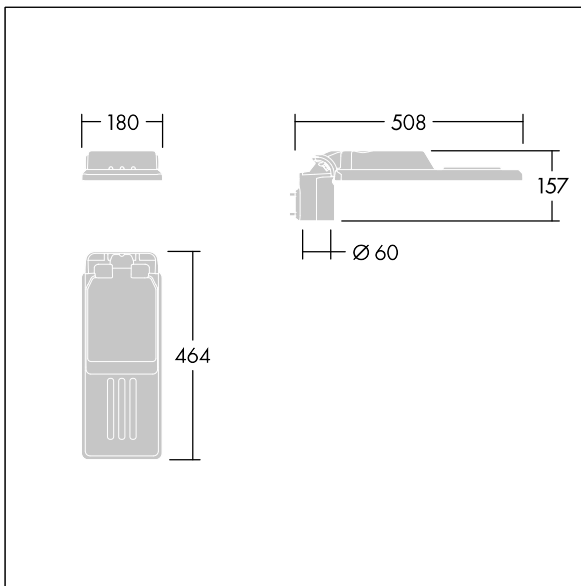

96636343 IS XS 24L70-730 NR CL1 WS0.3 M60 GY-S

Isaro

A discrete and flexible road and street lantern with durable high performance. Programmable LED driver, set for fixed output, driving 24 LEDs at 700mA. Body: extra small size, die-cast aluminium (EN AC-44300), powder coated textured Light grey textured (150) - partly painted. Shaft: Light grey textured (150) - partly painted. Cover: Extra White glass. Fixings: stainless steel with anti-galvanic treatment. narrow road optic, with Colour Rendering Index min.: 70, Correlated colour temperature*: 3000 Kelvin LEDs supplied. Class I electrical, Impact strength: IK08, IP66, Ta max.: °C. Supplied with Ø60mm spigot adaptor which can be fitted for post-top (0°/5°/10° tilt) or side-entry (-20°/-15°/-10°/-5°/0° tilt). Pre-wired with 0.3m, 1.5mm² H07RN-F cable.

Dimensions: 508 x 180 x 157 mm

Luminaire input power: 51.2 W

Luminaire luminous flux: 7018 lm

Luminaire efficacy: 137 lm/W

Weight: 3.3 kg

Scx: 0.028 m²

TLG_ISLC_F_XS_ZU_SR.jpg

TLG_ISLC_M_XSMTP60.wmf