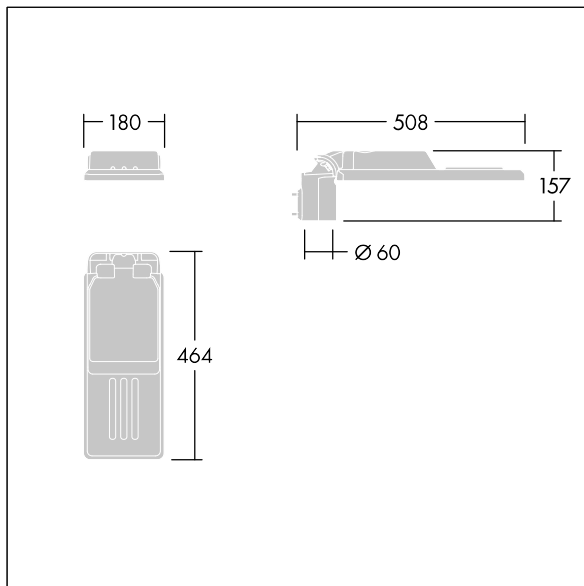

96636343 IS XS 24L70-730 NR CL1 WS0.3 M60 GY-S

Isaro

A discrete and flexible road and street lantern with durable high performance. Programmable LED driver, set for fixed output, driving 24 LEDs at 700mA. Body: extra small size, die-cast aluminium (EN AC-44300), powder coated textured Light grey textured (150) - partly painted. Shaft: Light grey textured (150) - partly painted/unpainted. Cover: Extra White glass. Fixings: stainless steel with anti-galvanic treatment. narrow road optic, with Colour Rendering Index min.: 70, Correlated colour temperature*: 3000 Kelvin LEDs supplied. Class I electrical, Impact strength: IK08, IP66, Ta max.: °C. Supplied with Ø60mm spigot adaptor which can be fitted for post-top (0°/5°/10° tilt) or side-entry (-20°/-15°/-10°/-5°/0° tilt). Pre-wired with 0.3m, 1.5mm² H07RN-F cable.

Dimensions: 508 x 180 x 157 mm
 Luminaire input power: 51.2 W
 Luminaire luminous flux: 7018 lm
 Luminaire efficacy: 137 lm/W
 Weight: 3.3 kg
 Scx: 0.028 m²

TLG_ISLC_F_XS_ZU_SR.jpg

TLG_ISLC_M_XSMTP60.wmf

This product contains a light source of energy efficiency class D.

Isaro

96636343 IS XS 24L70-730 NR CL1 WS0.3 M60 GY-S

THORN