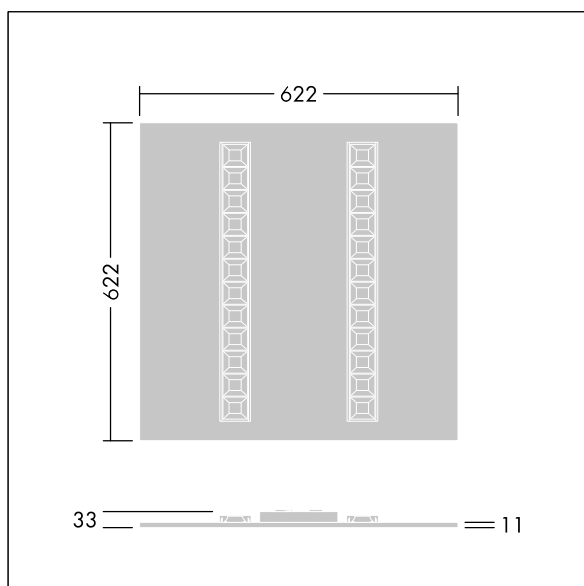

Dimensions: 622 x 622 x 33 mm  
Luminaire input power: 22.3 W  
Luminaire luminous flux: 3200 lm  
Luminaire efficacy: 143 lm/W  
Weight: 2.78 kg

TLG\_OMGM\_F\_600X600.jpg

TLG\_OMGM\_M\_625X625.wmf

This product contains a light source of energy efficiency class D.