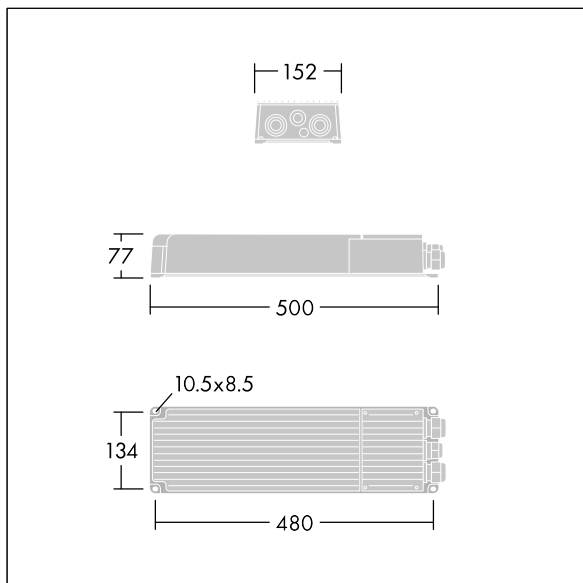

## Altis Gen5

Class I, DALI 2 programmable gearbox, with 3 independent output channels and IP66 enclosure, for TV broadcasting applications. Suitable for dedicated 432 / 456 / 480 / 504 LED Altis floodlight, to be installed remotely up to 200m from the floodlight. Nominal input voltage: 200-440, output current 1400mA with DALI 2 configurable single-channel, IEEE 1789 flicker recommended practice compliant suitable for super slow motion camera filming, surge level 10kV for both common mode and differential.

Connection from mains via terminal blocks. Mains supply must be fused according to local safety regulations.

Weight: 5.8 kg.

TLG\_ALG5\_F\_GB\_LE\_2100W.jpg

TLG\_ALG5\_M\_GB\_LE\_2100W.wmf

All values marked with an \* are rated values. Unless stated otherwise, the values apply to an ambient temperature of 25°C.