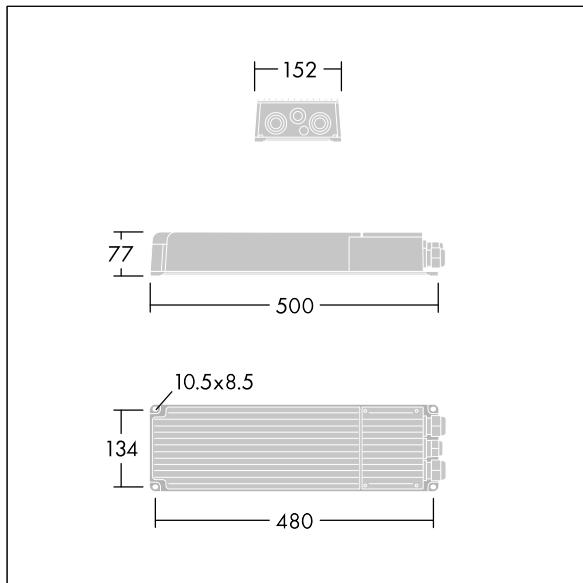

## Altis Gen5

Class I, DALI 2 programmable gearbox, with 3 independent output channels and IP66 enclosure, for TV broadcasting applications. Suitable for dedicated 432 / 456 / 480 / 504 LED Altis floodlight, to be installed remotely up to 200m from the floodlight. Nominal input voltage: 200-440, output current 1050mA with DALI 2 configurable single-channel, IEEE 1789 flicker recommended practice compliant suitable for super slow motion camera filming, surge level 10kV for both common mode and differential.

Connection from mains via terminal blocks. Mains supply must be fused according to local safety regulations.

Weight: 5.8 kg.

TLG\_ALG5\_F\_GB\_LE\_2100W.jpg

TLG\_ALG5\_M\_GB\_LE\_2100W.wmf