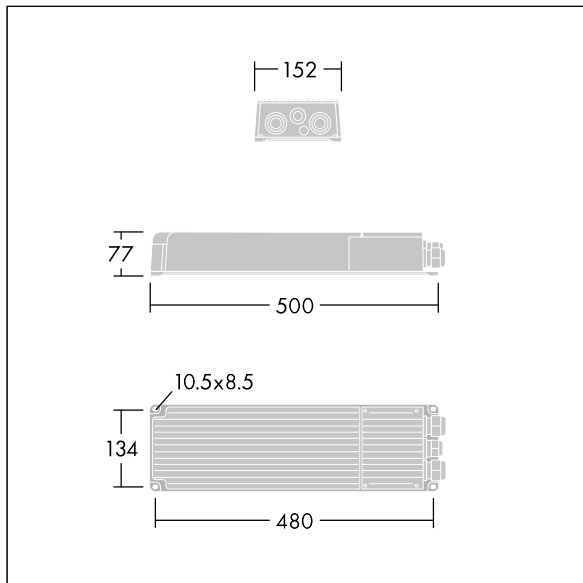

## Altis Gen5

Class I, DALI 2 programmable gearbox, with 3 independent output channels and IP66 enclosure, for TV broadcasting applications. Suitable for dedicated 432 / 456 / 480 / 504 LED Altis floodlight, to be installed remotely up to 200m from the floodlight. Nominal input voltage: 200-440, output current 850mA with DALI 2 configurable single-channel, IEEE 1789 flicker recommended practice compliant suitable for super slow motion camera filming, surge level 10kV for both common mode and differential.

Connection from mains via terminal blocks. Mains supply must be fused according to local safety regulations.

Weight: 5.8 kg.

TLG\_ALG5\_F\_GB\_LE\_2100W.jpg

TLG\_ALG5\_M\_GB\_LE\_2100W.wmf