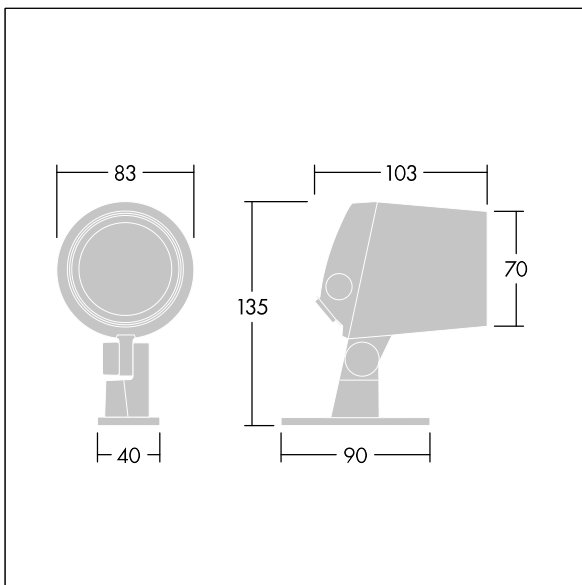

## Contrast

96637058 CONT3 4L50-RGBW NB NG IO ANT

### Contrast

A small architectural floodlight LED floodlight with 4 LEDs driven at 500mA and a narrow beam distribution. . . Pre-wired with IP66 connector, gear box to be ordered separately. Class II electrical, IP66, IK08. Body: die-cast, powder coated, textured anthracite (close to RAL7043). Compatible with coastal environments. Glass: tempered, 5mm thick. Gasket: EPDM. Screws: geomet. Complete with RGBW LEDs (White = 830)

Dimensions: Ø83 x 103 mm  
 Luminaire input power: 8 W  
 Luminaire luminous flux: 252 lm  
 Luminaire efficacy: 32 lm/W  
 Weight: 1.05 kg

TLG\_CON3\_F\_XS.jpg

TLG\_CONL\_M\_4L.wmf

This product contains a light source of energy efficiency class F.