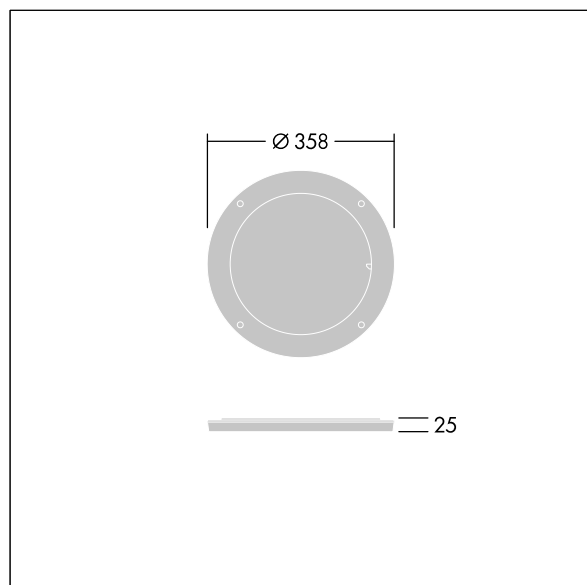

TLG_CONL_M_36-52LHF.wmf

Toutes les valeurs marquées d'un * sont des valeurs nominales. Sauf indication contraire, les valeurs sont applicables pour une température ambiante de 25 °C.

Les produits de Thorn Lighting sont perfectionnés en permanence. Nous nous réservons le droit d'apporter des modifications à nos produits sans autres publications.

© Thorn Lighting